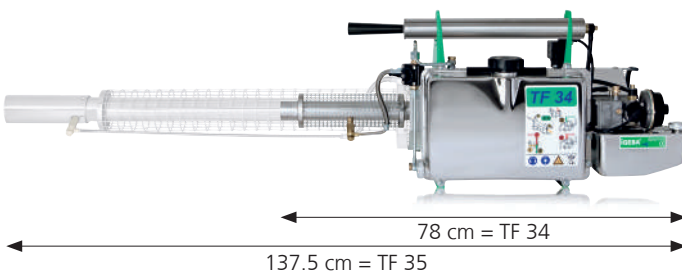

Characteristics

The only fog generator specially designed for outdoor but particularly for indoor use. Powerful, most light in weight, with compact dimensions, manufactured in our high quality standard.

Fogging and aerosol application equipment is made and constructed specifically for space treatment against adult mosquitoes and other flying and crawling insects. Its use in vector control programs throughout the world has been constantly increasing over the last years.

Space spraying or fogging is defined as the destruction of flying mosquitoes by contact with insecticides in the air and includes indoor and outdoor application.

• **NEW:** special fog tube "W" (optional) for **water based solutions**

- **Petrol tank** made from stainless steel
- **Fog tube** made from stainless steel
- **Formulation tank** made from stainless steel
- **Air pump** made from stainless steel
- **Reliable ignition system** without spark plug

Excellent exhaust emission confirmed by the independent German test laboratory „DEKRA“, January 2003.

Exhaust gas value	Average	Maximum	Limiting value
Nitric oxide NO_x	1.9 ppm*	2.8 ppm*	5 ppm*
Carbon monoxide CO	5.1 ppm*	8.0 ppm*	30 ppm*

*in a closed room (70 m³) after 12 min.

These results show the harmlessness of the exhaust gases of the TF 34. This is an important requirement for the unobjectionable use in limited spaces, i.e. rooms, flats and houses.

Droplet size of produced fog measured with light oil, i.e. Diesel, Kerosene, Petroleum:

Output 15 l/h	temp. 18 °C	Pressure 1010 mbar
		90% < 20 micron

Technical specifications:

Weight in kg, empty but ready for use (including batteries LR6)	6.6
Dimensions L x W x H in cm	78 x 27 x 34
Solution tank capacity in l	5.7
Fuel consumption, approx. in l/h	1.1
Performance of combustion chamber in KW/HP	10 / 13.6
Maximum flow rate, approx. in l/h (oil)	25
Maximum flow rate, approx. in l/h (water)	6
Effective horizontal reach, indoors, (oil based formulations) approx. in m	> 100
Power supply Flashlight batteries	4 x 1.5 V LR6 or LR20