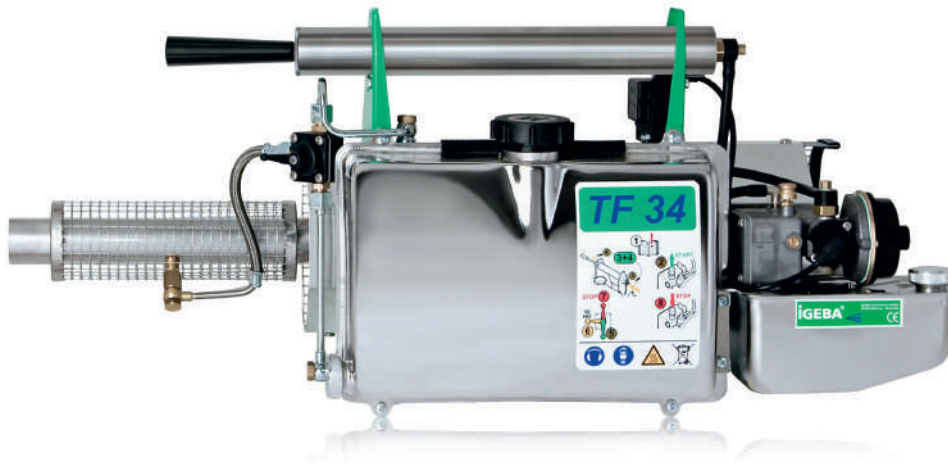

Thermal Fog Generator

TF 34

Made in Germany

only 6.6 kg
78 cm

Characteristics

The only fog generator specially designed for outdoor but particularly for indoor use. Powerful, most light in weight, with compact dimensions, manufactured in our high quality standard.

Fogging and aerosol application equipment is made and constructed specifically for space treatment against adult mosquitoes and other flying and crawling insects. Its use in vector control programs throughout the world has been constantly increasing over the last years.

Space spraying or fogging is defined as the destruction of flying mosquitoes by contact with insecticides in the air and includes indoor and outdoor application.

• **NEW:** special fog tube "W" (optional) for **water based solutions**

Droplet size of produced fog measured with light oil, i.e. Diesel, Kerosene, Petroleum:

Output 15 l/h	temp. 18 °C	Pressure 1010 mbar
		90% < 20 micron

Technical specifications:

Weight in kg, empty but ready for use (including batteries LR6)	6.6
Dimensions L x W x H in cm	78 x 27 x 34
Solution tank capacity in l	5.7
Fuel consumption, approx. in l/h	1.1
Performance of combustion chamber in KW/HP	10 / 13.6
Maximum flow rate, approx. in l/h (oil)	25
Maximum flow rate, approx. in l/h (water)	6
Effective horizontal reach, indoors, (oil based formulations) approx. in m	> 100
Power supply Flashlight batteries	4 x 1.5 V LR6 or LR20